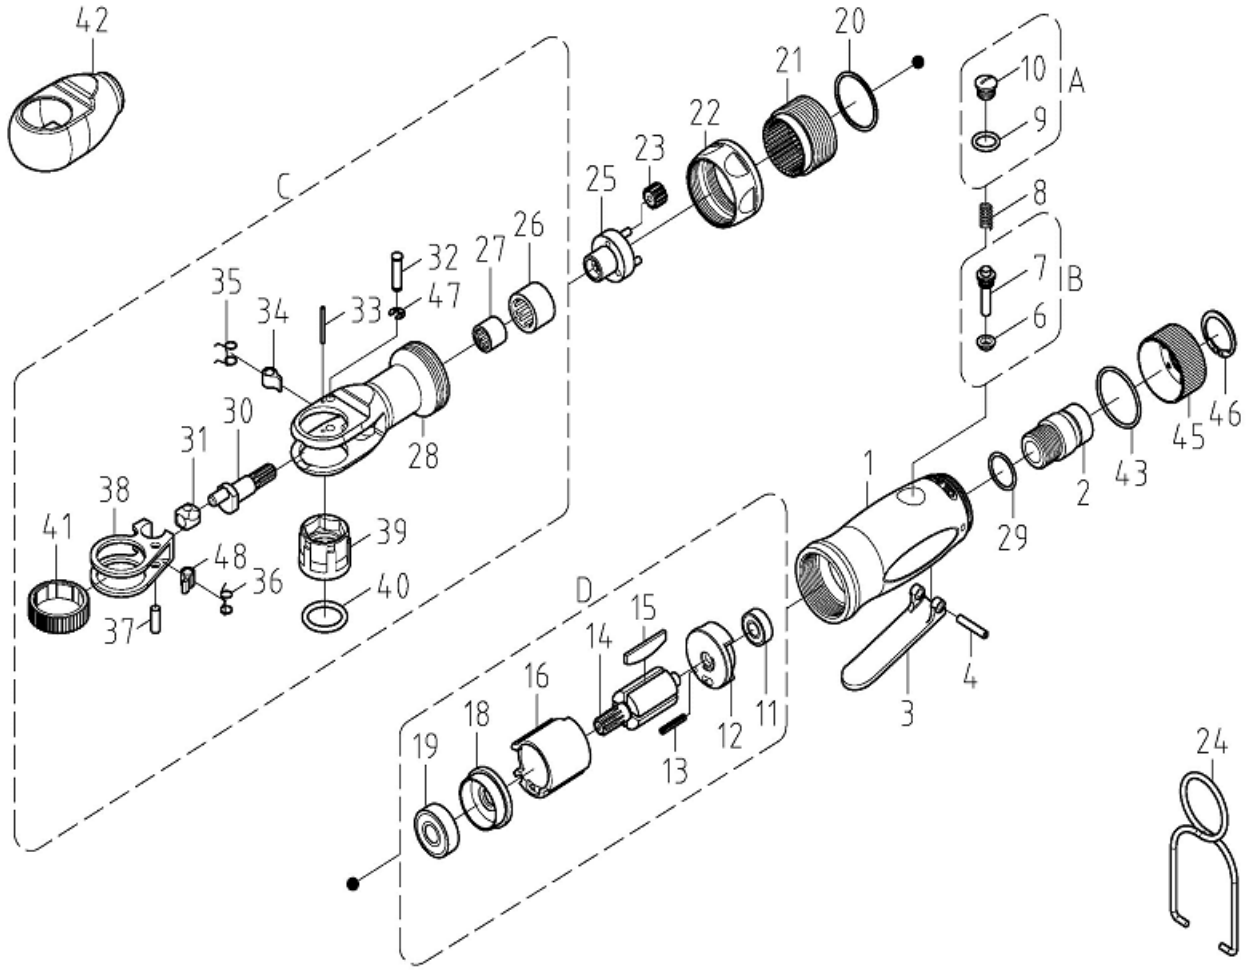

OS-8313L **GAV** HAVALI KOMBİNE

ITEM NO.	DESCRIPTION	Q'TY	ITEM NO.	DESCRIPTION	Q'TY
1	Housing	1	26	Needle Bearing	1
2	Air Inlet	1	27	Needle Bearing	1
3	Trigger	1	28	Ratchet Housing	1
4	Spring Pin	1	29	O-Ring	1
6	Packing	1	30	Eccentric Shaft	1
7	Pin Valve Rod	1	31	Drive Bushing	1
8	Spring	1	32	Pin	1
9	O-Ring	1	33	Spring Pin	1
10	Screw	1	34	Ratchet Pawl	1
11	Ball Bearing	1	35	Spring	1
12	Rear Plate	1	36	Spring	1
13	Spring Pin	1	37	Pin	1
14	Rotor	1	38	Yoke	1
15	Blade	4	39	Bushing	1
16	Cylinder	1	40	O-Ring	1
18	Front Plate	1	41	Gear	1
19	Ball Bearing	1	42	Cover	1
20	Washer	1	43	O-Ring	1
21	Internal Gear	1	45	Exhaust Deflector	1
22	Lock Nut	1	46	Inverted Retaining Ring	1
23	Gear	3	47	E-Ring	1
24	Suspension Ring	1	48	Ratchet Pawl	1
25	Gear Carrier	1			